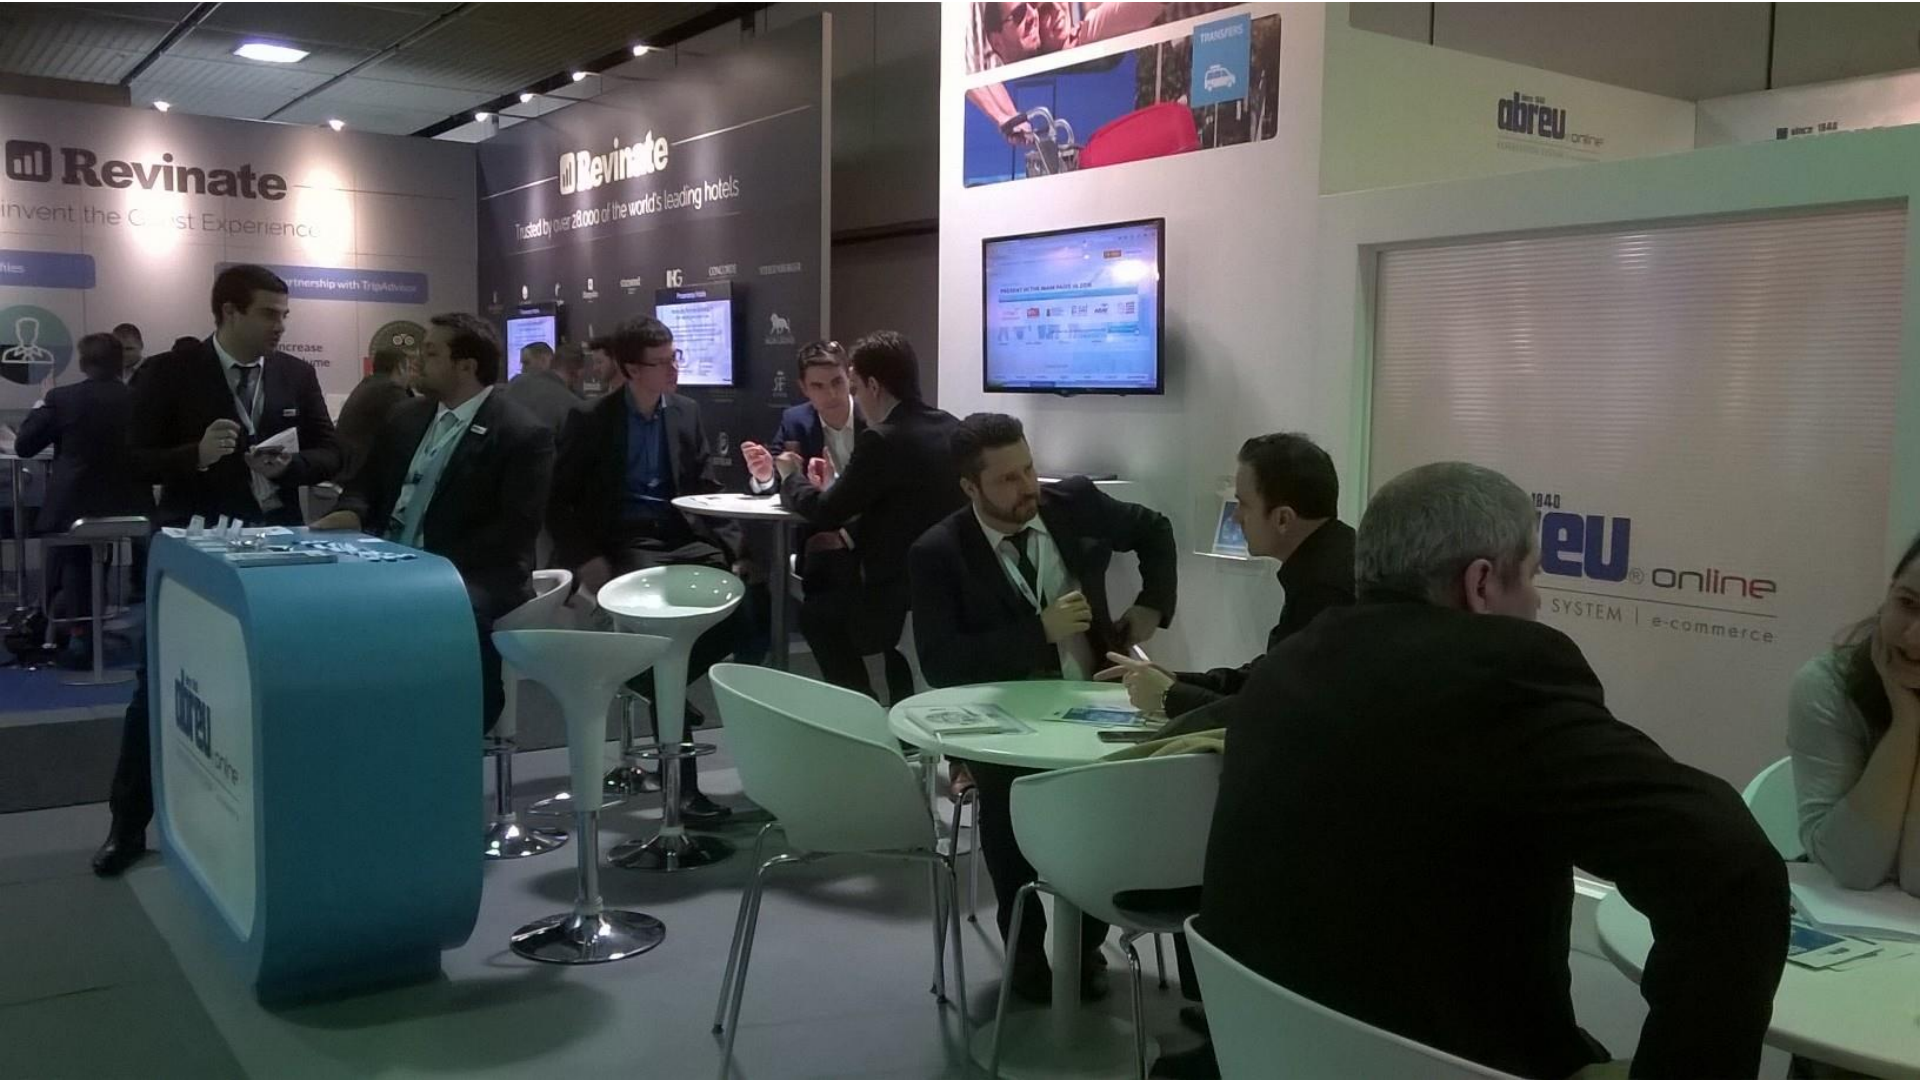

Hall 26 C 310

SILK
ROAD
丝绸之路

China National Tourism Administration
中国国家旅游局

美丽中国
Beautiful China

since 1943
abreu® online
RESERVATION SYSTEM | e-commerce

Global

Global Reservation System with hotels and services worldwide!

A blue and white booth for the Abreu online reservation system. The booth has a rounded rectangular shape with a blue border and a white center. The logo 'abreu' is in blue, with 'since 1948' in smaller text above it. To the right of 'abreu' is 'online' in a smaller font. Below the logo, it says 'RESERVATION SYSTEM | e-commerce' in a smaller font. There are drinks and snacks on the booth's surface.